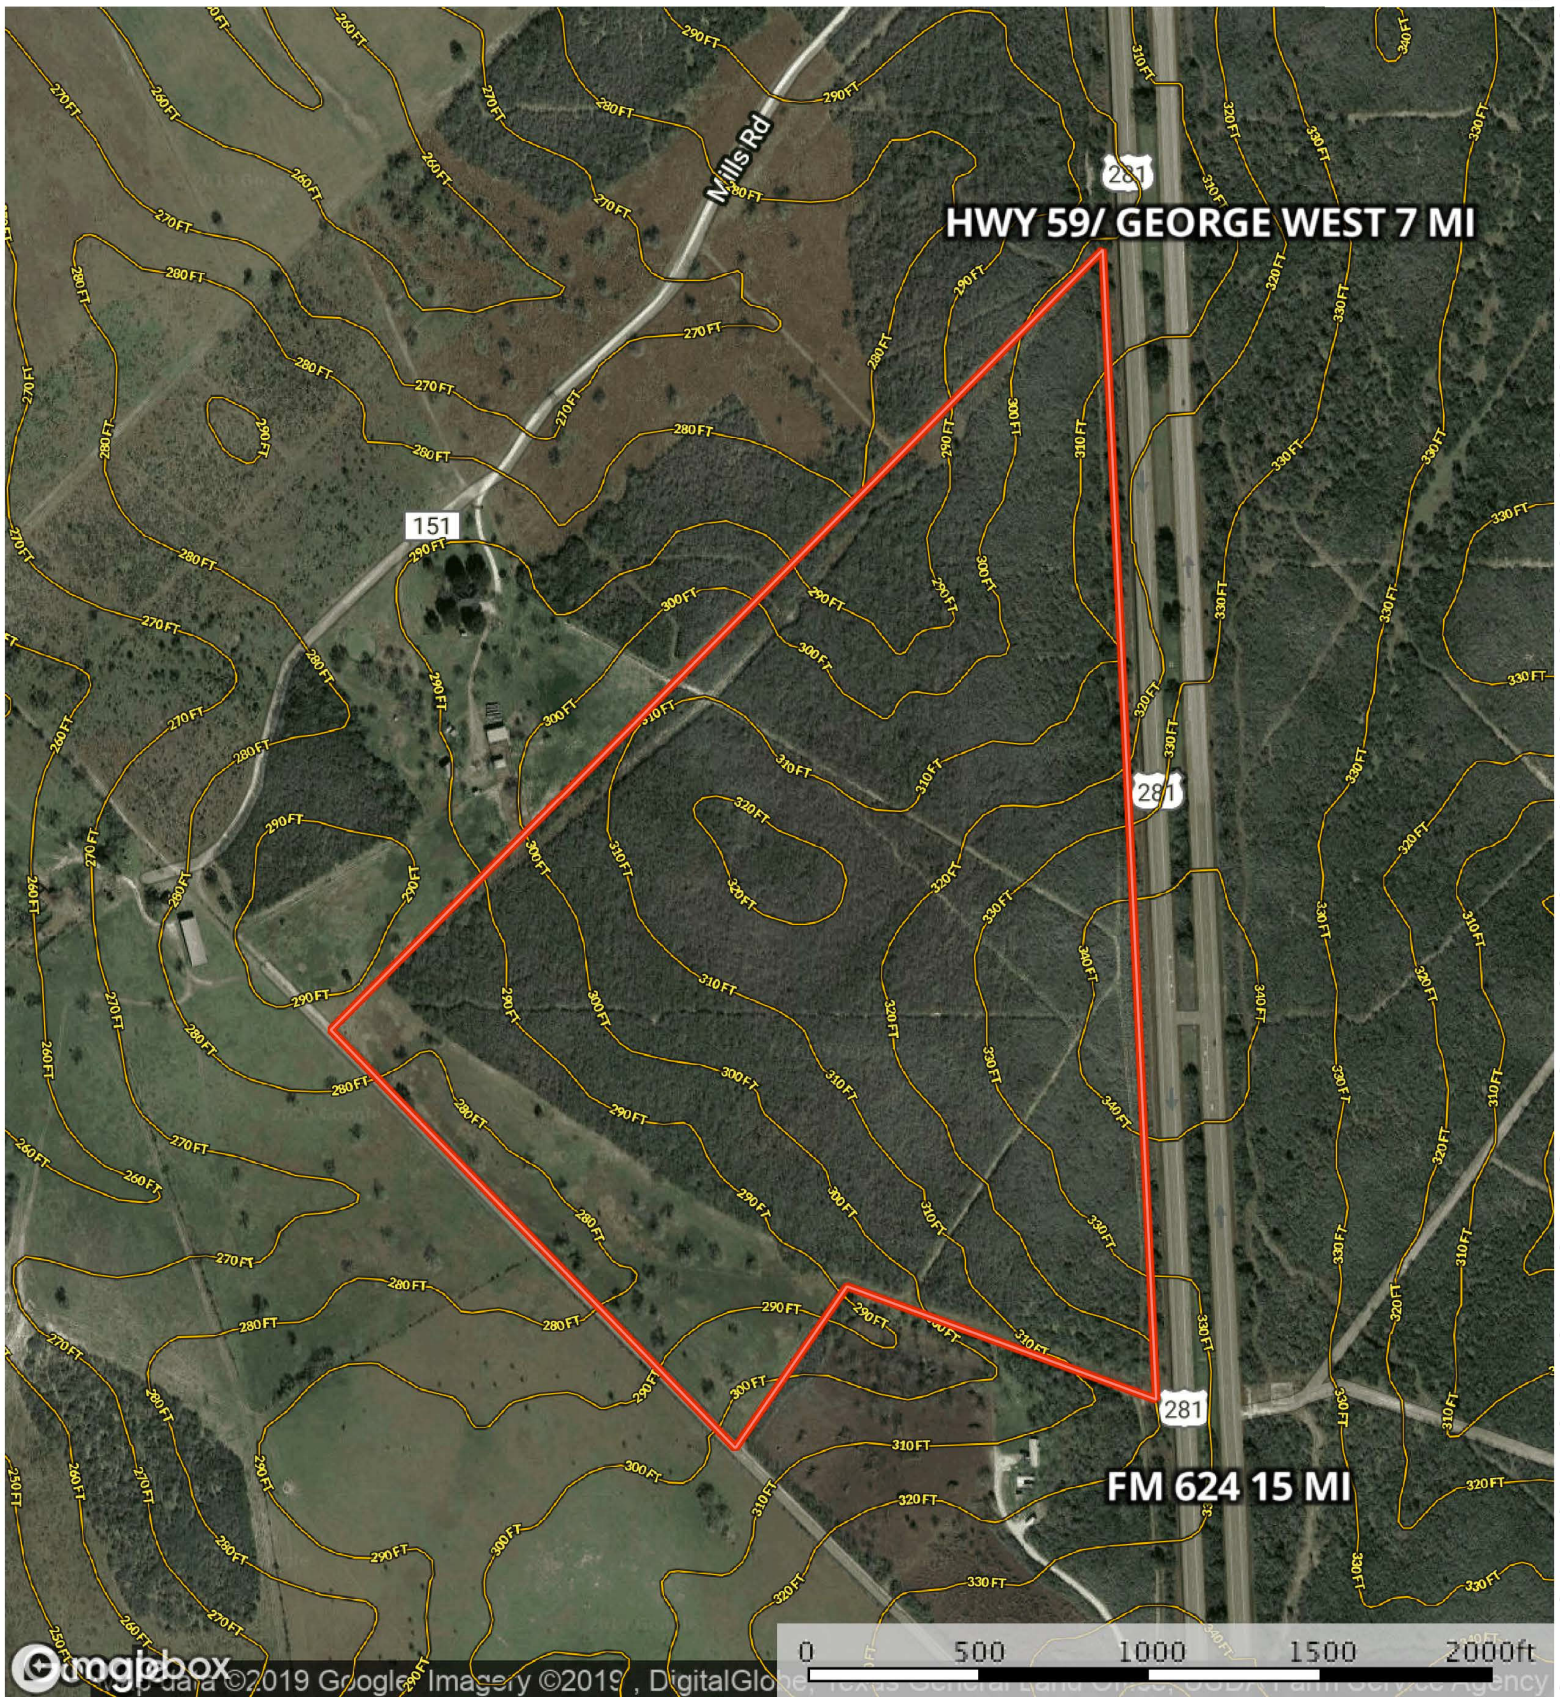

80 acres Highway 281

Live Oak County, Texas, 80 AC +/-

Desert Flower Realty, Inc.

Boundary

John Walker
P: 361.449.2051

www.desertflowerrealty.com

506 Houston St, PO Box 1657, George West,

The information contained herein was obtained from sources deemed to be reliable. MapRight Services makes no warranties or guarantees as to the completeness or accuracy thereof.